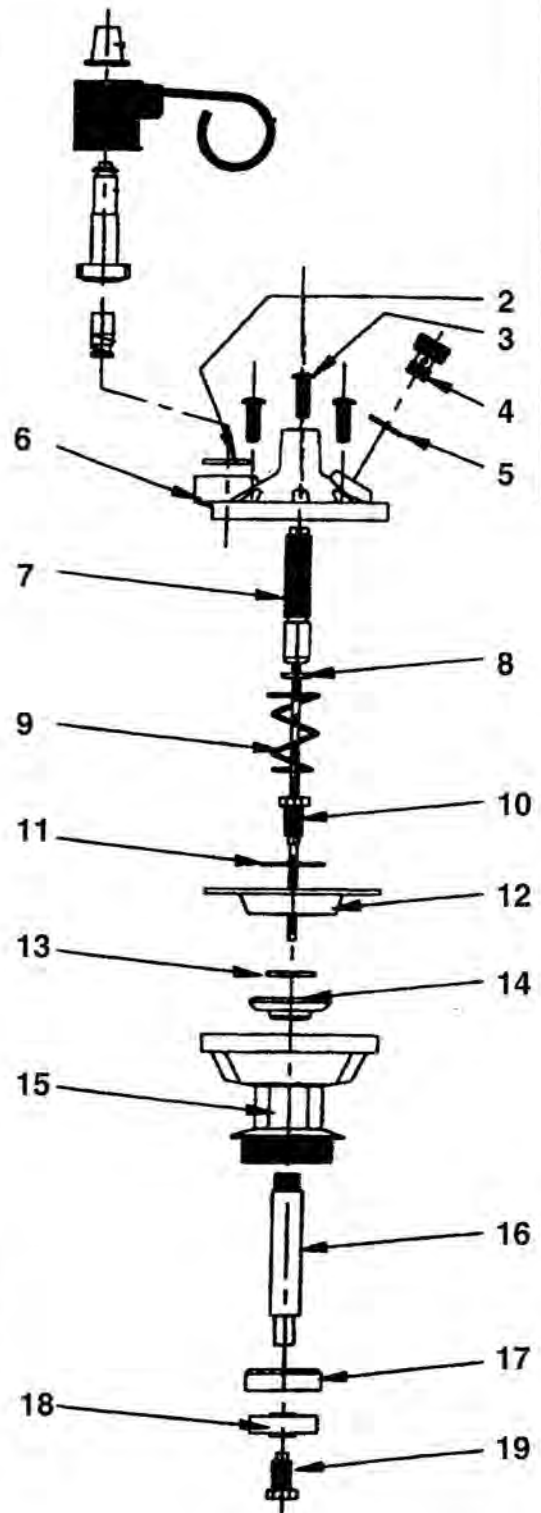

466 Series

3/4" - 1" Brass Combination Valve and Vacuum Breaker

CHAMPION

Item #	Description	3/4"	1"
1	Handle Nut	RCO230002	RCO230002
2	Cross Handle	RCO130001	RCO130001
3	Packing Nut	V3075	V3100
4	Packing	RCO110104	RCO110104
5	Bonnet	V5075	V5100
6	Gasket	RCO340000	RCO340001
7	Stem (includes swivel)	V23RS075	V23RS100
8	Seat Washer	V9075	V9100
9	Nut	RCO230005	RCO230005
10	Cap	V11075	V11100
11	Gasket	RCO340000	RCO340001
12	Float	V1466075	V1466100
13	Float Washer	V13075	V13100
14	Body	V19466P075	V19466P100
14	Body with Union	V19466075	V19466100
15	Union Gasket	V16W075	V16W100
16	Union Tail Piece	V16075	V16100
17	Union Nut	V17075	V17100
18	Wheel Handle	V18100	V18100
Valve Repair Kit			
Includes items # 4, 6, 8		RPK #80	RPK #81
Vacuum Breaker Repair Kit			
Includes items # 11, 12, 13		RPK #72	RPK #73

Repair Kit

Includes items # 2, 7, 9, 11

RPK #85

RPK #86

AA Series 3/4" - 1" Electric Conversion Adapters

1 - Solenoid
R Co. Parts
Replacement
SOL 2 (24 Volt)
SOL 12 (110 Volts)

Item #	Description	3/4"	1"
1	Solenoid 24 Volt Solenoid 110 Volt	SOL 2 SOL 12	SOL 2 SOL 12
2	Solenoid O-Ring	RCO110005	RCO110005
3	Screw	AA-121-7510	AA-121-7510
4	Bleed Screw	RCO730001	RCO730001
5	Bleed Screw O-Ring	RCO110001	RCO110001
6	AA Bonnet	AA-101-7510	AA-101-7510
7	Flow Adjustment Stem	N/A	N/A
8	Flow Adjustment O-Ring	N/A	N/A
9	Diaphragm Spring	AA-115-7510	AA-115-7510
10	Top Screw, Gray	AA-109-T	AA-109-T
11	Diaphragm Washer	AA-136-7510	AA-136-7510
12	Diaphragm	AA-107-7510	AA-107-7510
13	Diaphragm O-Ring	AA-132-7510	AA-132-7510
14	Diaphragm Support	AA-108-7510	AA-108-7510
15	Base	AA-103-075	AA-103-100
16	Stem Assembly	AA-106	AA-106
17	Cup	AA-111-075	AA-111-100
18	Seat Washer	AA-113-075	AA-113-100
19	Meter Screw	AA-109	AA-109
Repair Kit			
Includes 5, 10, 12, 13, 18, 19		RK-17C	RK-17C