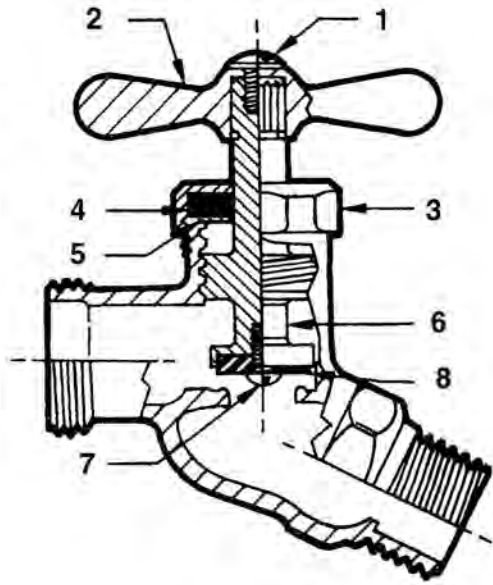

Repair Kit

Includes items # 2, 7, 9, 11

RPK #85

RPK #86

AA Series 3/4" - 1" Electric Conversion Adapters

1 - Solenoid
R Co. Parts
Replacement
SOL 2 (24 Volt)
SOL 12 (110 Volts)

Item #	Description	3/4"	1"
1	Solenoid 24 Volt Solenoid 110 Volt	SOL 2 SOL 12	SOL 2 SOL 12
2	Solenoid O-Ring	RCO110005	RCO110005
3	Screw	AA-121-7510	AA-121-7510
4	Bleed Screw	RCO730001	RCO730001
5	Bleed Screw O-Ring	RCO110001	RCO110001
6	AA Bonnet	AA-101-7510	AA-101-7510
7	Flow Adjustment Stem	N/A	N/A
8	Flow Adjustment O-Ring	N/A	N/A
9	Diaphragm Spring	AA-115-7510	AA-115-7510
10	Top Screw, Gray	AA-109-T	AA-109-T
11	Diaphragm Washer	AA-136-7510	AA-136-7510
12	Diaphragm	AA-107-7510	AA-107-7510
13	Diaphragm O-Ring	AA-132-7510	AA-132-7510
14	Diaphragm Support	AA-108-7510	AA-108-7510
15	Base	AA-103-075	AA-103-100
16	Stem Assembly	AA-106	AA-106
17	Cup	AA-111-075	AA-111-100
18	Seat Washer	AA-113-075	AA-113-100
19	Meter Screw	AA-109	AA-109
Repair Kit			
Includes 5, 10, 12, 13, 18, 19		RK-17C	RK-17C

HB Series 1/2" - 3/4" Brass Hose Bibbs B-400 Series 1/2" - 1" Garden Valves

CHAMPION

HB Series 1/2" - 3/4" Brass Hose Bibbs

Item #	Description	1/2" - 3/4"
1	Handle Screw	HB-1
2	T-Handle	HB-2
3	Packing Nut	HB-3
4	Packing, Buna N	HB-4
5	Washer, Brass	HB-5
6	Stem	HB-6
7	Bottom Screw	HB-7
8	Seat Washer, Buna-N	HB-8

B-400 Series 1/2" - 1" Garden Valves

Item #	Description	1/2"	3/4"	1"
1	Handle Screw	OBSOLETE	OBSOLETE	OBSOLETE
2	Oval Wheel Handle	GV-2	GV-2	GV-2
3	Loose Key Handle	GVLK-2	GVLK-2	GVLK-2
4	Packing Nut	GV-3	GV-3	GV-3
5	Loose Key Packing Nut	GVLK-3	GVLK-3	GVLK-3
6	Packing Composition	GV-4	GV-4	GV-4
7	Stem	GV-5	GV-5	GV-5
8	Body Gasket, Fiber	RCO340000	RCO340000	RCO340000
9	Bottom Screw for Stem	OBSOLETE	OBSOLETE	OBSOLETE
10	Garden Valve Body	N/A	N/A	N/A
11	Seat Washer, Buna N	GV-9	GV-9	GV-9
12	Base Nut	GV-10-1	GV-10-2	GV-10-3