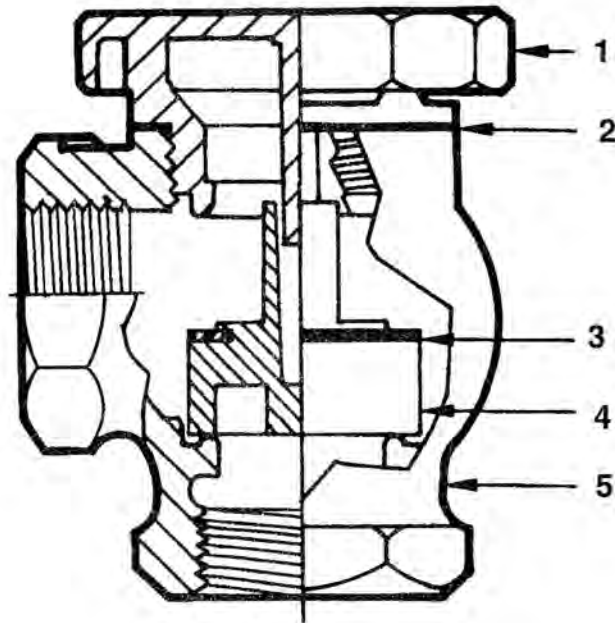

100, 200, 300 Series
 3/4" - 2" Brass Manual Valves

CHAMPION

Item #	Description	3/4"	1"	1 1/4"	1 1/2"	2"
1	Handle Nut	RCO230002	RCO230002	RCO230003	RCO230003	RCO230003
2	Cross Handle	RCO130001	RCO130001	OBSOLETE	OBSOLETE	OBSOLETE
3	Packing Nut	V3075	V3100	OBSOLETE	OBSOLETE	OBSOLETE
4	Packing	RCO110104	RCO110104	OBSOLETE	OBSOLETE	OBSOLETE
5	Bonnet	V5075	V5100	V5125	V5150	V5200
6	Gasket	RCO340000	RCO340001	RCO340002	RCO340003	RCO340004
7	Body, Angle with Union (300)	V193062075	V193062100	V193062125	V193062150	V193062200
	Body, Angle (200)	V152062075	V152062100	V152062125	V152062150	V152062200
	Body- Straight (100)	V151062075	V151062100	V151062125	V1510620150	V151062200
8	Stem (includes swivel)	V23RS075	V23RS100	V23RS125	V23RS150	V23RS200
9	Seat Washer	V9075	V9100	V9125	V9150	V9200
10	Brass Washer (1 1/4" and larger)	OBSOLETE	OBSOLETE	OBSOLETE	OBSOLETE	OBSOLETE
11	Nut	RCO230005	RCO230005	RCO230006	RCO230006	RCO230006
12	Union Gasket	V16W075	V16W100	V16W125	V16W150	V16W200
13	Union Tail Piece	V16075	V16100	V16125	V16150	V16200
14	Union Nut	V17075	V17100	V17125	V17150	V17200
15	Wheel Handle	V18100	V18100	V18200	V18200	V18200
Repair Kit						
Includes items # 4, 6, 9		RPK #80	RPK #81	OBSOLETE	OBSOLETE	OBSOLETE

CHAMPION

162, 262, 362 Series

3/4" - 2" Atmospheric Vacuum Breakers

CHAMPION

Item #	Description	3/4"	1"	1 1/4"	1 1/2"	2"
1	Cap	V11075	V11100	V11125	V11150	V11200
2	Gasket	RCO340000	RCO340001	RCO340002	RCO340003	RCO340004
3	Float Washer	V13075	V13100	V13125	V13150	V13200
4	Float	V14075	V14100	V14125	V14150	V14200
5	Body, Angle w/Union (362)	V193062075	V193062100	V193062125	V193062150	V193062200
	Body, Angle (262)	V152062075	V152062100	V152062125	V152062150	V152062200
	Body- Straight (162)	V151062075	V151062100	V151062125	V151062150	V151062200
Repair Kit						
	Includes items # 2, 3, 4	RPK #75	RPK #76	RPK #77	RPK #78	RPK #79