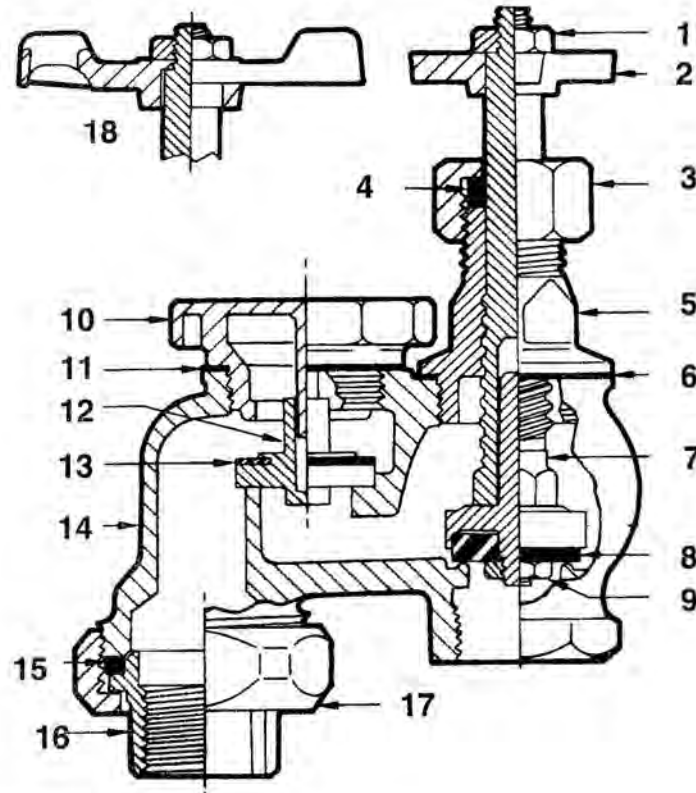

CHAMPION

162, 262, 362 Series

3/4" - 2" Atmospheric Vacuum Breakers

CHAMPION

Item #	Description	3/4"	1"	1 1/4"	1 1/2"	2"
1	Cap	V11075	V11100	V11125	V11150	V11200
2	Gasket	RCO340000	RCO340001	RCO340002	RCO340003	RCO340004
3	Float Washer	V13075	V13100	V13125	V13150	V13200
4	Float	V14075	V14100	V14125	V14150	V14200
5	Body, Angle w/Union (362)	V193062075	V193062100	V193062125	V193062150	V193062200
	Body, Angle (262)	V152062075	V152062100	V152062125	V152062150	V152062200
	Body- Straight (162)	V151062075	V151062100	V151062125	V151062150	V151062200
Repair Kit						
	Includes items # 2, 3, 4	RPK #75	RPK #76	RPK #77	RPK #78	RPK #79

466 Series

3/4" - 1" Brass Combination Valve and Vacuum Breaker

CHAMPION

Item #	Description	3/4"	1"
1	Handle Nut	RCO230002	RCO230002
2	Cross Handle	RCO130001	RCO130001
3	Packing Nut	V3075	V3100
4	Packing	RCO110104	RCO110104
5	Bonnet	V5075	V5100
6	Gasket	RCO340000	RCO340001
7	Stem (includes swivel)	V23RS075	V23RS100
8	Seat Washer	V9075	V9100
9	Nut	RCO230005	RCO230005
10	Cap	V11075	V11100
11	Gasket	RCO340000	RCO340001
12	Float	V1466075	V1466100
13	Float Washer	V13075	V13100
14	Body	V19466P075	V19466P100
14	Body with Union	V19466075	V19466100
15	Union Gasket	V16W075	V16W100
16	Union Tail Piece	V16075	V16100
17	Union Nut	V17075	V17100
18	Wheel Handle	V18100	V18100
Valve Repair Kit			
Includes items # 4, 6, 8		RPK #80	RPK #81
Vacuum Breaker Repair Kit			
Includes items # 11, 12, 13		RPK #72	RPK #73