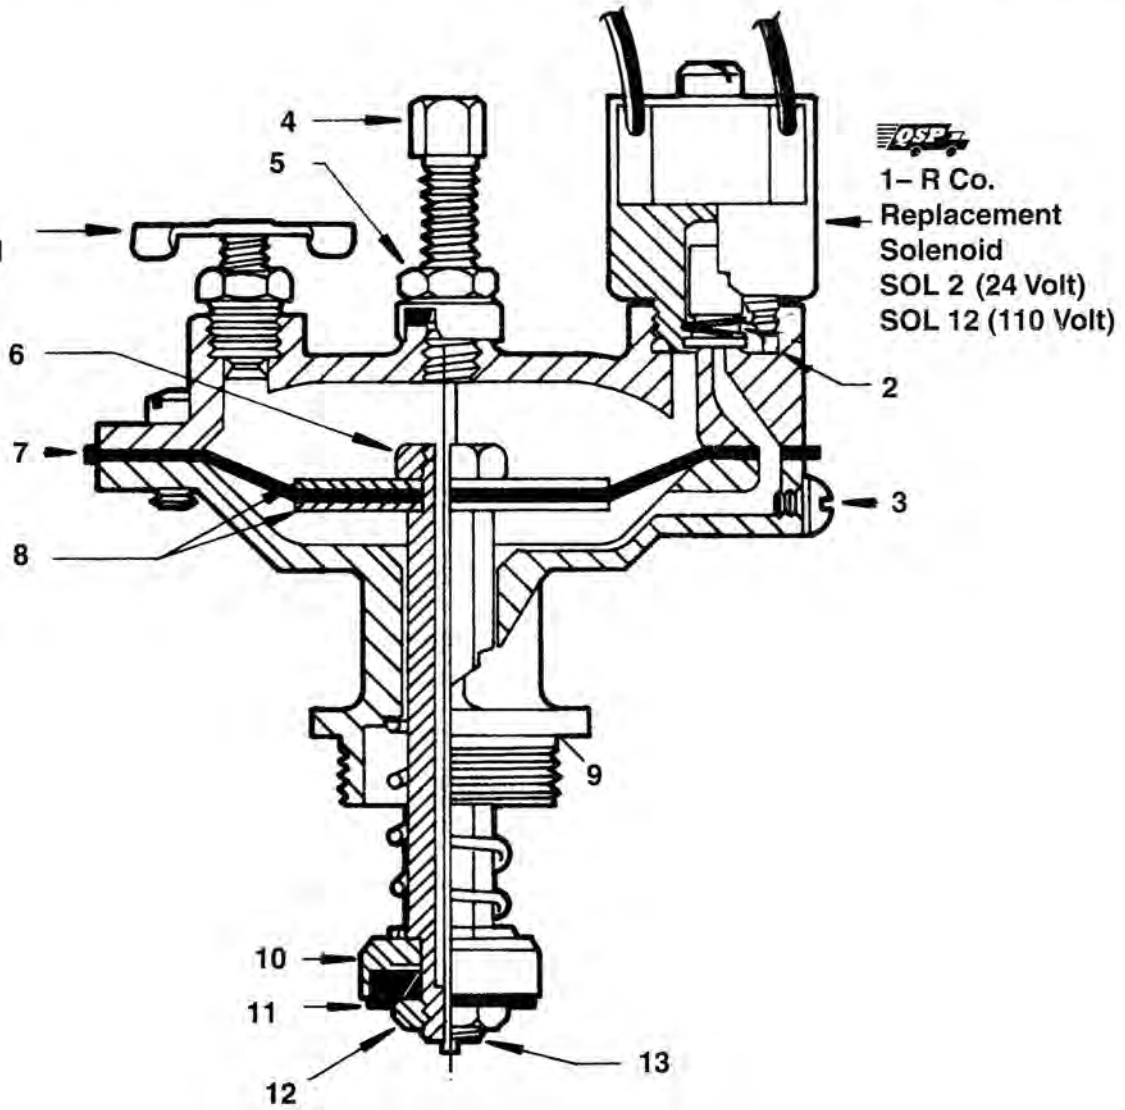

466 Series

3/4" - 1" Brass Combination Valve and Vacuum Breaker

CHAMPION

Item #	Description	3/4"	1"
1	Handle Nut	RCO230002	RCO230002
2	Cross Handle	RCO130001	RCO130001
3	Packing Nut	V3075	V3100
4	Packing	RCO110104	RCO110104
5	Bonnet	V5075	V5100
6	Gasket	RCO340000	RCO340001
7	Stem (includes swivel)	V23RS075	V23RS100
8	Seat Washer	V9075	V9100
9	Nut	RCO230005	RCO230005
10	Cap	V11075	V11100
11	Gasket	RCO340000	RCO340001
12	Float	V1466075	V1466100
13	Float Washer	V13075	V13100
14	Body	V19466P075	V19466P100
14	Body with Union	V19466075	V19466100
15	Union Gasket	V16W075	V16W100
16	Union Tail Piece	V16075	V16100
17	Union Nut	V17075	V17100
18	Wheel Handle	V18100	V18100
Valve Repair Kit			
Includes items # 4, 6, 8		RPK #80	RPK #81
Vacuum Breaker Repair Kit			
Includes items # 11, 12, 13		RPK #72	RPK #73

CHAMPION

EA Series

3/4" - 1" Electric Conversion Adapters

Bleed Plug P/N DC-10

1- R Co.
 Replacement Solenoid
 SOL 2 (24 Volt)
 SOL 12 (110 Volt)

CHAMPION

Item #	Description	3/4"	1"
1	Solenoid 24 Volt	SOL 2	SOL 2
	Solenoid 110 Volt	SOL 12	SOL 12
2	Solenoid O-Ring	RCO110005	RCO110005
3	Bleed Screw	CHAV7A	CHAV7A
4	Adjusting Screw with Pin	OBSOLETE	OBSOLETE
5	Retaining Nut	OBSOLETE	OBSOLETE
6	Diaphragm Nut	OBSOLETE	OBSOLETE
7	Diaphragm	CHAV5	CHAV5
8	Diaphragm Washer	CHAV16	CHAV16
9	Gasket	RCO340000	RCO340001
10	Seat Washer Retainer	CHAV11075	CHAV11100
11	Seat Washer	RCO110113	RCO110114
12	Nut	OBSOLETE	OBSOLETE
13	Metering Rod, Stainless	OBSOLETE	OBSOLETE