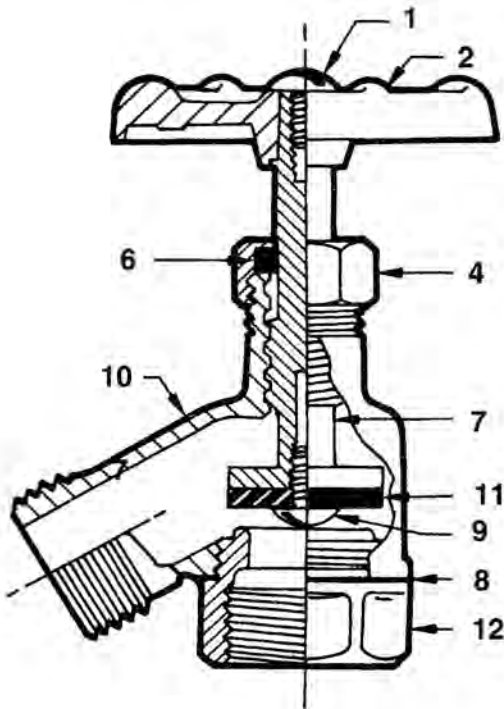

CHAMPION

EA Series

3/4" - 1" Electric Conversion Adapters

Bleed Plug P/N DC-10

1- R Co.
 Replacement Solenoid
 SOL 2 (24 Volt)
 SOL 12 (110 Volt)

CHAMPION

Item #	Description	3/4"	1"
1	Solenoid 24 Volt	SOL 2	SOL 2
	Solenoid 110 Volt	SOL 12	SOL 12
2	Solenoid O-Ring	RCO110005	RCO110005
3	Bleed Screw	CHAV7A	CHAV7A
4	Adjusting Screw with Pin	OBSOLETE	OBSOLETE
5	Retaining Nut	OBSOLETE	OBSOLETE
6	Diaphragm Nut	OBSOLETE	OBSOLETE
7	Diaphragm	CHAV5	CHAV5
8	Diaphragm Washer	CHAV16	CHAV16
9	Gasket	RCO340000	RCO340001
10	Seat Washer Retainer	CHAV11075	CHAV11100
11	Seat Washer	RCO110113	RCO110114
12	Nut	OBSOLETE	OBSOLETE
13	Metering Rod, Stainless	OBSOLETE	OBSOLETE

Repair Kit

Includes items # 2, 7, 9, 11

RPK #85

RPK #86

AA Series 3/4" - 1" Electric Conversion Adapters

1 - Solenoid
R Co. Parts
Replacement
SOL 2 (24 Volt)
SOL 12 (110 Volts)

Item #	Description	3/4"	1"
1	Solenoid 24 Volt Solenoid 110 Volt	SOL 2 SOL 12	SOL 2 SOL 12
2	Solenoid O-Ring	RCO110005	RCO110005
3	Screw	AA-121-7510	AA-121-7510
4	Bleed Screw	RCO730001	RCO730001
5	Bleed Screw O-Ring	RCO110001	RCO110001
6	AA Bonnet	AA-101-7510	AA-101-7510
7	Flow Adjustment Stem	N/A	N/A
8	Flow Adjustment O-Ring	N/A	N/A
9	Diaphragm Spring	AA-115-7510	AA-115-7510
10	Top Screw, Gray	AA-109-T	AA-109-T
11	Diaphragm Washer	AA-136-7510	AA-136-7510
12	Diaphragm	AA-107-7510	AA-107-7510
13	Diaphragm O-Ring	AA-132-7510	AA-132-7510
14	Diaphragm Support	AA-108-7510	AA-108-7510
15	Base	AA-103-075	AA-103-100
16	Stem Assembly	AA-106	AA-106
17	Cup	AA-111-075	AA-111-100
18	Seat Washer	AA-113-075	AA-113-100
19	Meter Screw	AA-109	AA-109
Repair Kit			
Includes 5, 10, 12, 13, 18, 19		RK-17C	RK-17C

HB Series 1/2" - 3/4" Brass Hose Bibbs B-400 Series 1/2" - 1" Garden Valves

CHAMPION

HB Series 1/2" - 3/4" Brass Hose Bibbs

Item #	Description	1/2" - 3/4"
1	Handle Screw	HB-1
2	T-Handle	HB-2
3	Packing Nut	HB-3
4	Packing, Buna N	HB-4
5	Washer, Brass	HB-5
6	Stem	HB-6
7	Bottom Screw	HB-7
8	Seat Washer, Buna-N	HB-8