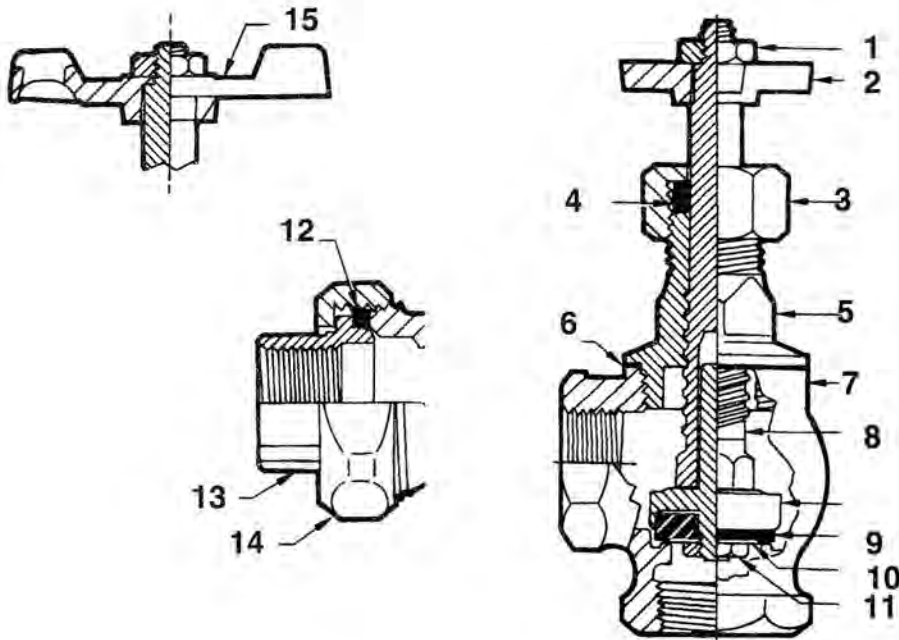

100, 200, 300 Series
 3/4" - 2" Brass Manual Valves

CHAMPION

Item #	Description	3/4"	1"	1 1/4"	1 1/2"	2"
1	Handle Nut	RCO230002	RCO230002	RCO230003	RCO230003	RCO230003
2	Cross Handle	RCO130001	RCO130001	OBSOLETE	OBSOLETE	OBSOLETE
3	Packing Nut	V3075	V3100	OBSOLETE	OBSOLETE	OBSOLETE
4	Packing	RCO110104	RCO110104	OBSOLETE	OBSOLETE	OBSOLETE
5	Bonnet	V5075	V5100	V5125	V5150	V5200
6	Gasket	RCO340000	RCO340001	RCO340002	RCO340003	RCO340004
7	Body, Angle with Union (300)	V193062075	V193062100	V193062125	V193062150	V193062200
	Body, Angle (200)	V152062075	V152062100	V152062125	V152062150	V152062200
	Body- Straight (100)	V151062075	V151062100	V151062125	V1510620150	V151062200
8	Stem (includes swivel)	V23RS075	V23RS100	V23RS125	V23RS150	V23RS200
9	Seat Washer	V9075	V9100	V9125	V9150	V9200
10	Brass Washer (1 1/4" and larger)	OBSOLETE	OBSOLETE	OBSOLETE	OBSOLETE	OBSOLETE
11	Nut	RCO230005	RCO230005	RCO230006	RCO230006	RCO230006
12	Union Gasket	V16W075	V16W100	V16W125	V16W150	V16W200
13	Union Tail Piece	V16075	V16100	V16125	V16150	V16200
14	Union Nut	V17075	V17100	V17125	V17150	V17200
15	Wheel Handle	V18100	V18100	V18200	V18200	V18200
Repair Kit						
Includes items # 4, 6, 9		RPK #80	RPK #81	OBSOLETE	OBSOLETE	OBSOLETE

CHAMPION

162, 262, 362 Series

3/4" - 2" Atmospheric Vacuum Breakers

CHAMPION

Item #	Description	3/4"	1"	1 1/4"	1 1/2"	2"
1	Cap	V11075	V11100	V11125	V11150	V11200
2	Gasket	RCO340000	RCO340001	RCO340002	RCO340003	RCO340004
3	Float Washer	V13075	V13100	V13125	V13150	V13200
4	Float	V14075	V14100	V14125	V14150	V14200
5	Body, Angle w/Union (362)	V193062075	V193062100	V193062125	V193062150	V193062200
	Body, Angle (262)	V152062075	V152062100	V152062125	V152062150	V152062200
	Body- Straight (162)	V151062075	V151062100	V151062125	V151062150	V151062200
Repair Kit						
	Includes items # 2, 3, 4	RPK #75	RPK #76	RPK #77	RPK #78	RPK #79