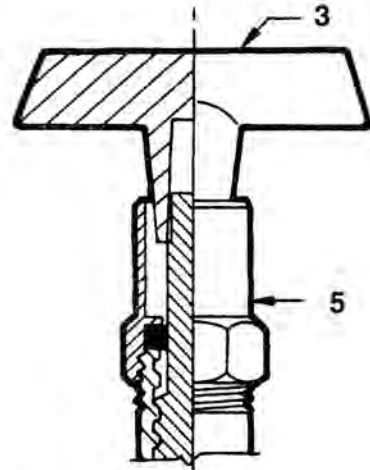

Repair Kit

Includes items # 2, 7, 9, 11

RPK #85

RPK #86

AA Series 3/4" - 1" Electric Conversion Adapters

1 - Solenoid
R Co. Parts
Replacement
SOL 2 (24 Volt)
SOL 12 (110 Volts)

Item #	Description	3/4"	1"
1	Solenoid 24 Volt Solenoid 110 Volt	SOL 2 SOL 12	SOL 2 SOL 12
2	Solenoid O-Ring	RCO110005	RCO110005
3	Screw	AA-121-7510	AA-121-7510
4	Bleed Screw	RCO730001	RCO730001
5	Bleed Screw O-Ring	RCO110001	RCO110001
6	AA Bonnet	AA-101-7510	AA-101-7510
7	Flow Adjustment Stem	N/A	N/A
8	Flow Adjustment O-Ring	N/A	N/A
9	Diaphragm Spring	AA-115-7510	AA-115-7510
10	Top Screw, Gray	AA-109-T	AA-109-T
11	Diaphragm Washer	AA-136-7510	AA-136-7510
12	Diaphragm	AA-107-7510	AA-107-7510
13	Diaphragm O-Ring	AA-132-7510	AA-132-7510
14	Diaphragm Support	AA-108-7510	AA-108-7510
15	Base	AA-103-075	AA-103-100
16	Stem Assembly	AA-106	AA-106
17	Cup	AA-111-075	AA-111-100
18	Seat Washer	AA-113-075	AA-113-100
19	Meter Screw	AA-109	AA-109
Repair Kit			
Includes 5, 10, 12, 13, 18, 19		RK-17C	RK-17C

HB Series 1/2" - 3/4" Brass Hose Bibbs B-400 Series 1/2" - 1" Garden Valves

CHAMPION

HB Series 1/2" - 3/4" Brass Hose Bibbs

Item #	Description	1/2" - 3/4"
1	Handle Screw	HB-1
2	T-Handle	HB-2
3	Packing Nut	HB-3
4	Packing, Buna N	HB-4
5	Washer, Brass	HB-5
6	Stem	HB-6
7	Bottom Screw	HB-7
8	Seat Washer, Buna-N	HB-8

B-400 Series 1/2" - 1" Garden Valves

Item #	Description	1/2"	3/4"	1"
1	Handle Screw	OBSOLETE	OBSOLETE	OBSOLETE
2	Oval Wheel Handle	GV-2	GV-2	GV-2
3	Loose Key Handle	GVLK-2	GVLK-2	GVLK-2
4	Packing Nut	GV-3	GV-3	GV-3
5	Loose Key Packing Nut	GVLK-3	GVLK-3	GVLK-3
6	Packing Composition	GV-4	GV-4	GV-4
7	Stem	GV-5	GV-5	GV-5
8	Body Gasket, Fiber	RCO340000	RCO340000	RCO340000
9	Bottom Screw for Stem	OBSOLETE	OBSOLETE	OBSOLETE
10	Garden Valve Body	N/A	N/A	N/A
11	Seat Washer, Buna N	GV-9	GV-9	GV-9
12	Base Nut	GV-10-1	GV-10-2	GV-10-3